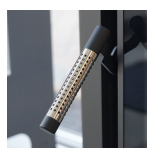

Steel pipe 150/0.5m

€14.02

Exhaust pipe designed for connecting wood-fired fireplace inserts an the existing flue pipes.

Movable elbow 150/90

€21.77

Adjustable elbow up to 90°, 3-segment, diameter: 150 mm.

Damper Ø 150 black

€21.77

The damper is designed to regulate the smoke draft.

Steel rosette Ø 150 CLASIC

€4.11

Rosette Ø 150, made of black sheet - a masking element.

Handle for perforated handle - nickel plated

€14.51

A bit of luxury at your fingertips! Feel special and

choose the unique nickel-plated handle for your fireplace. Excellent quality of material and special perforated construction ensure comfortable use.