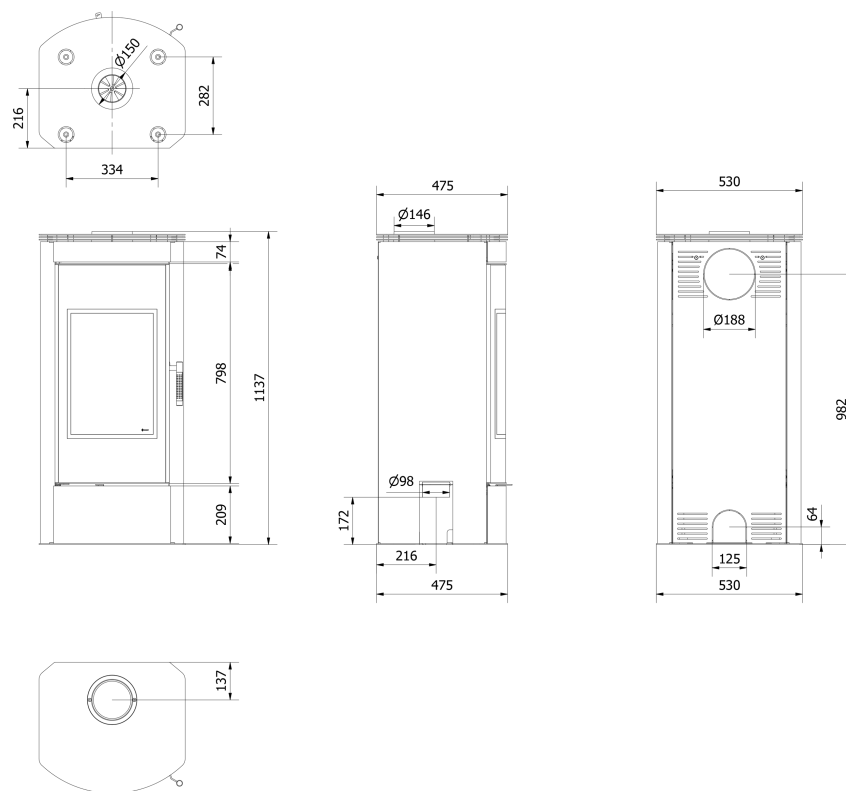

We're all about ecology! By buying our stove and using the correct methods of burning dry wood of deciduous trees you care about the environment.

You do not contribute to the formation of smog. All this is due to the fact that our device meets the strictest ecological criteria, with Ecodesign and the German BImSchV 2 standard.

The excellent tightness of the stove also makes it suitable for use in houses with recuperation.

5 YEARS OF WARRANTY... and you don't worry about anything!

We are confident in the quality of our equipment. That is why we offer you a 5-year warranty on the TITAN stove.

By betting on our product you ensure peace of mind, trouble-free use and satisfaction with the purchase.

Technical drawing

Additional options