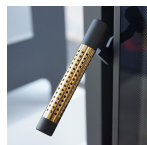

Steel pipe 150/0.5m

€14.02

Exhaust pipe designed for connecting wood-fired fireplace inserts an the existing flue pipes.

Movable elbow 150/90

€21.77

Adjustable elbow up to 90°, 3-segment, diameter: 150 mm.

Damper Ø 150 black

€21.77

The damper is designed to regulate the smoke draft.

Steel rosette Ø 150 CLASIC

€4.11

Rosette Ø 150, made of black sheet - a masking element.

Handle for perforated handle - nickel plated

€14.51

A bit of luxury at your fingertips! Feel special and

choose the unique nickel-plated handle for your fireplace. Excellent quality of material and special perforated construction ensure comfortable use.