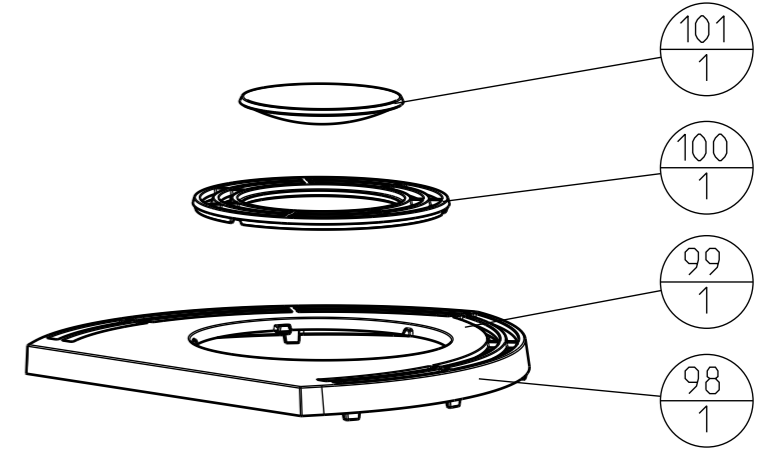

Partlist, jøtul F 160

Jøtul AS
Fredrikstad, Norway

Draw. no:
900129-P13

Date:
8.11.2012

F 164 / F 165

Partlist, jøtul F 160

Jøtul AS
Fredrikstad, Norway

Draw. no:
900129-P13