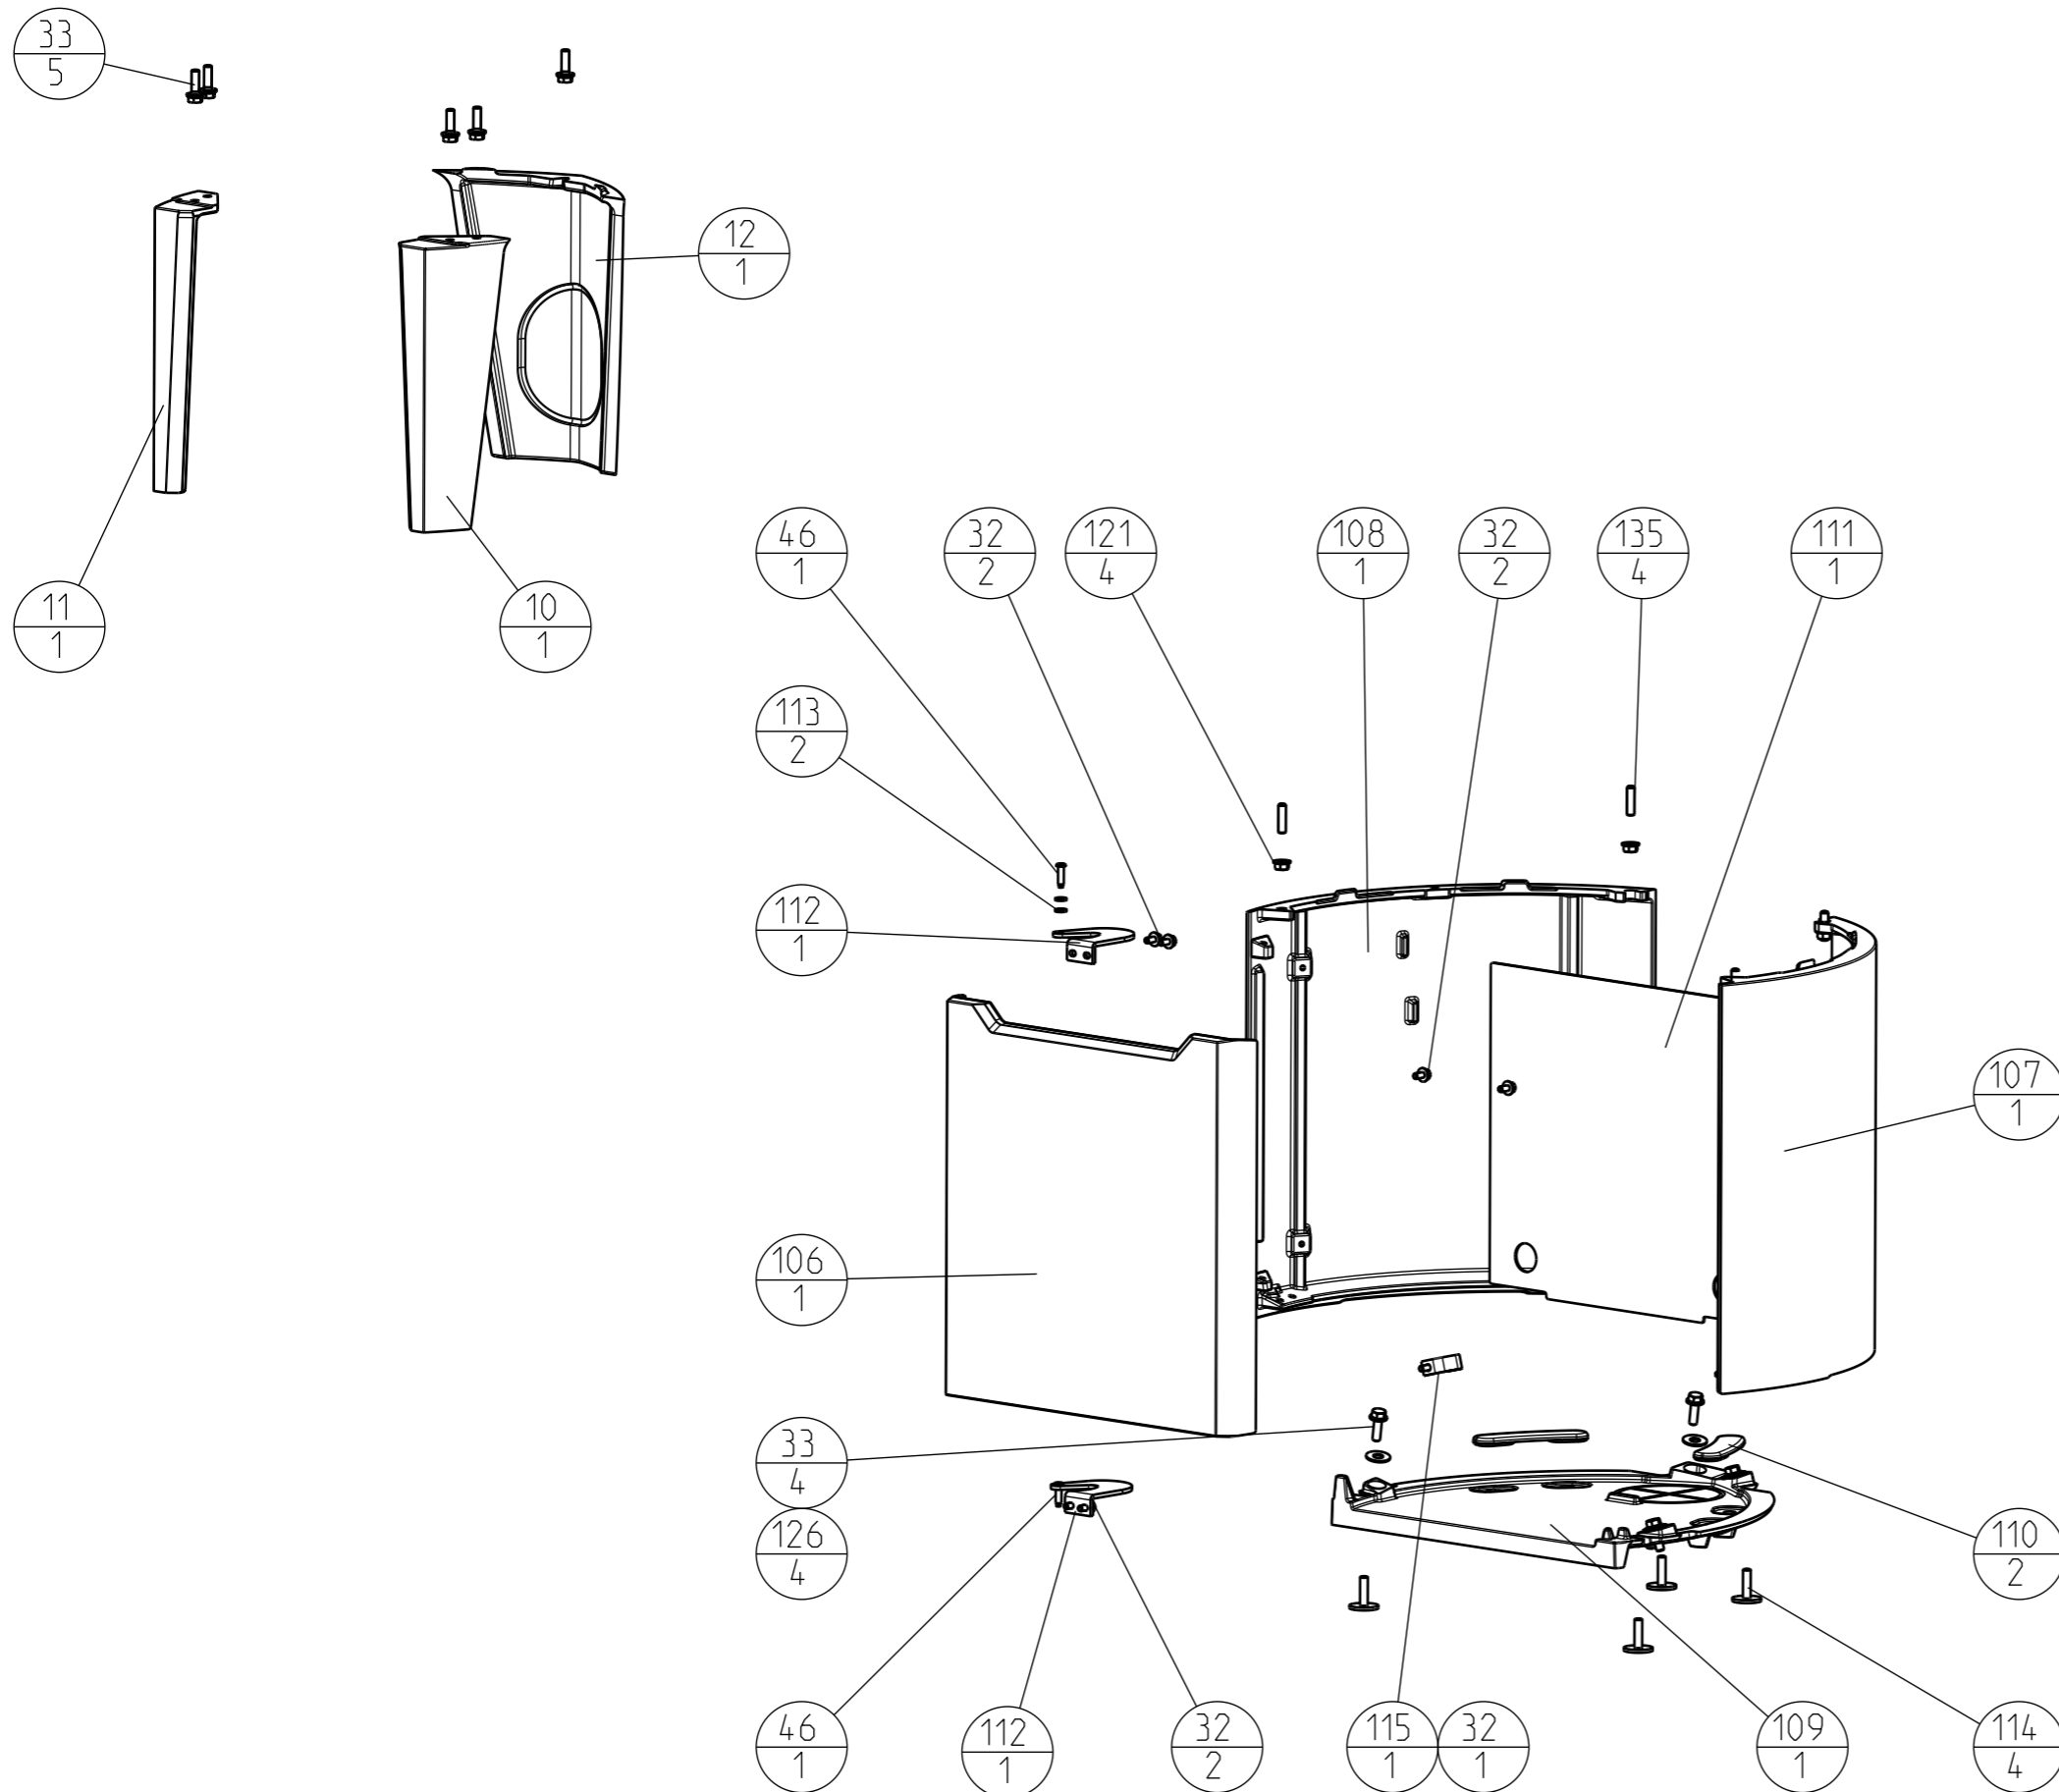

F 162 / F 163

F 164 / F 165

F 166 / F 167

Partlist, jøtul F 160

Jøtul AS
Fredrikstad, Norway

Draw. no:
900129-P13

Date:
8.11.2012