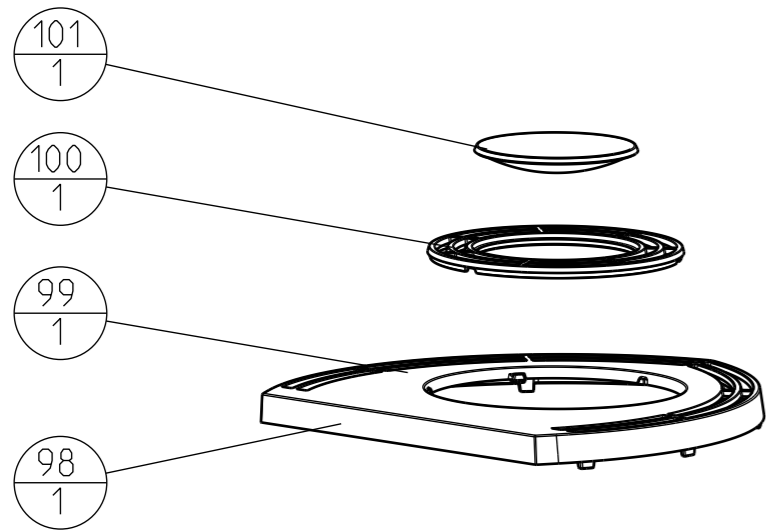

Partlist, jøtul F 160

Jøtul AS
Fredrikstad, Norway

Draw. no:
900129-P13

Date:
8.11.2012

F 164 / F 165

Partlist, jøtul F 160

Jøtul AS
Fredrikstad, Norway

Draw. no:
900129-P13