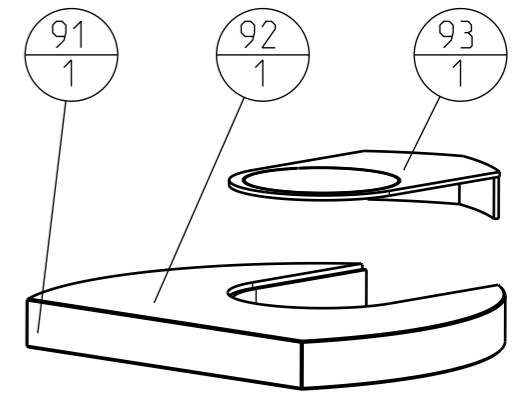

Partlist, jøtul F 160

Jøtul AS
Fredrikstad, Norway

Draw. no:
900129-P13

Date:
8.11.2012

F 164 / F 165

Partlist, jøtul F 160

Jøtul AS
Fredrikstad, Norway

Draw. no:
900129-P13