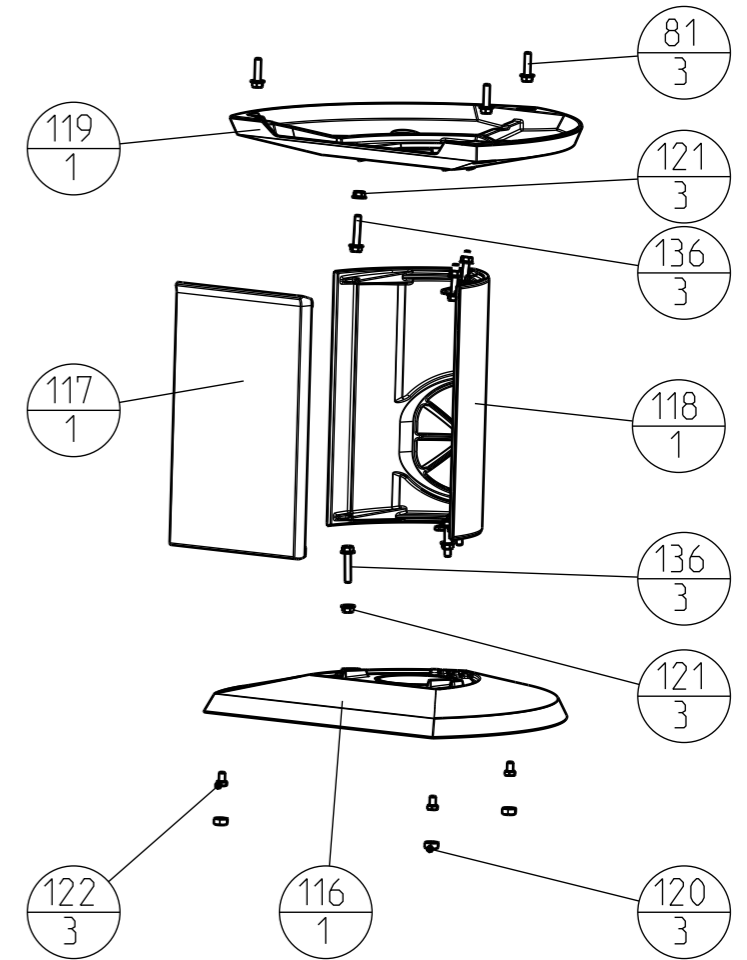

F 162 / F 163

F 164 / F 165

F 166 / F 167

Partlist, jøtul F 160

Jøtul AS
Fredrikstad, Norway

Draw. no:
900129-P13

Date:
8.11.2012