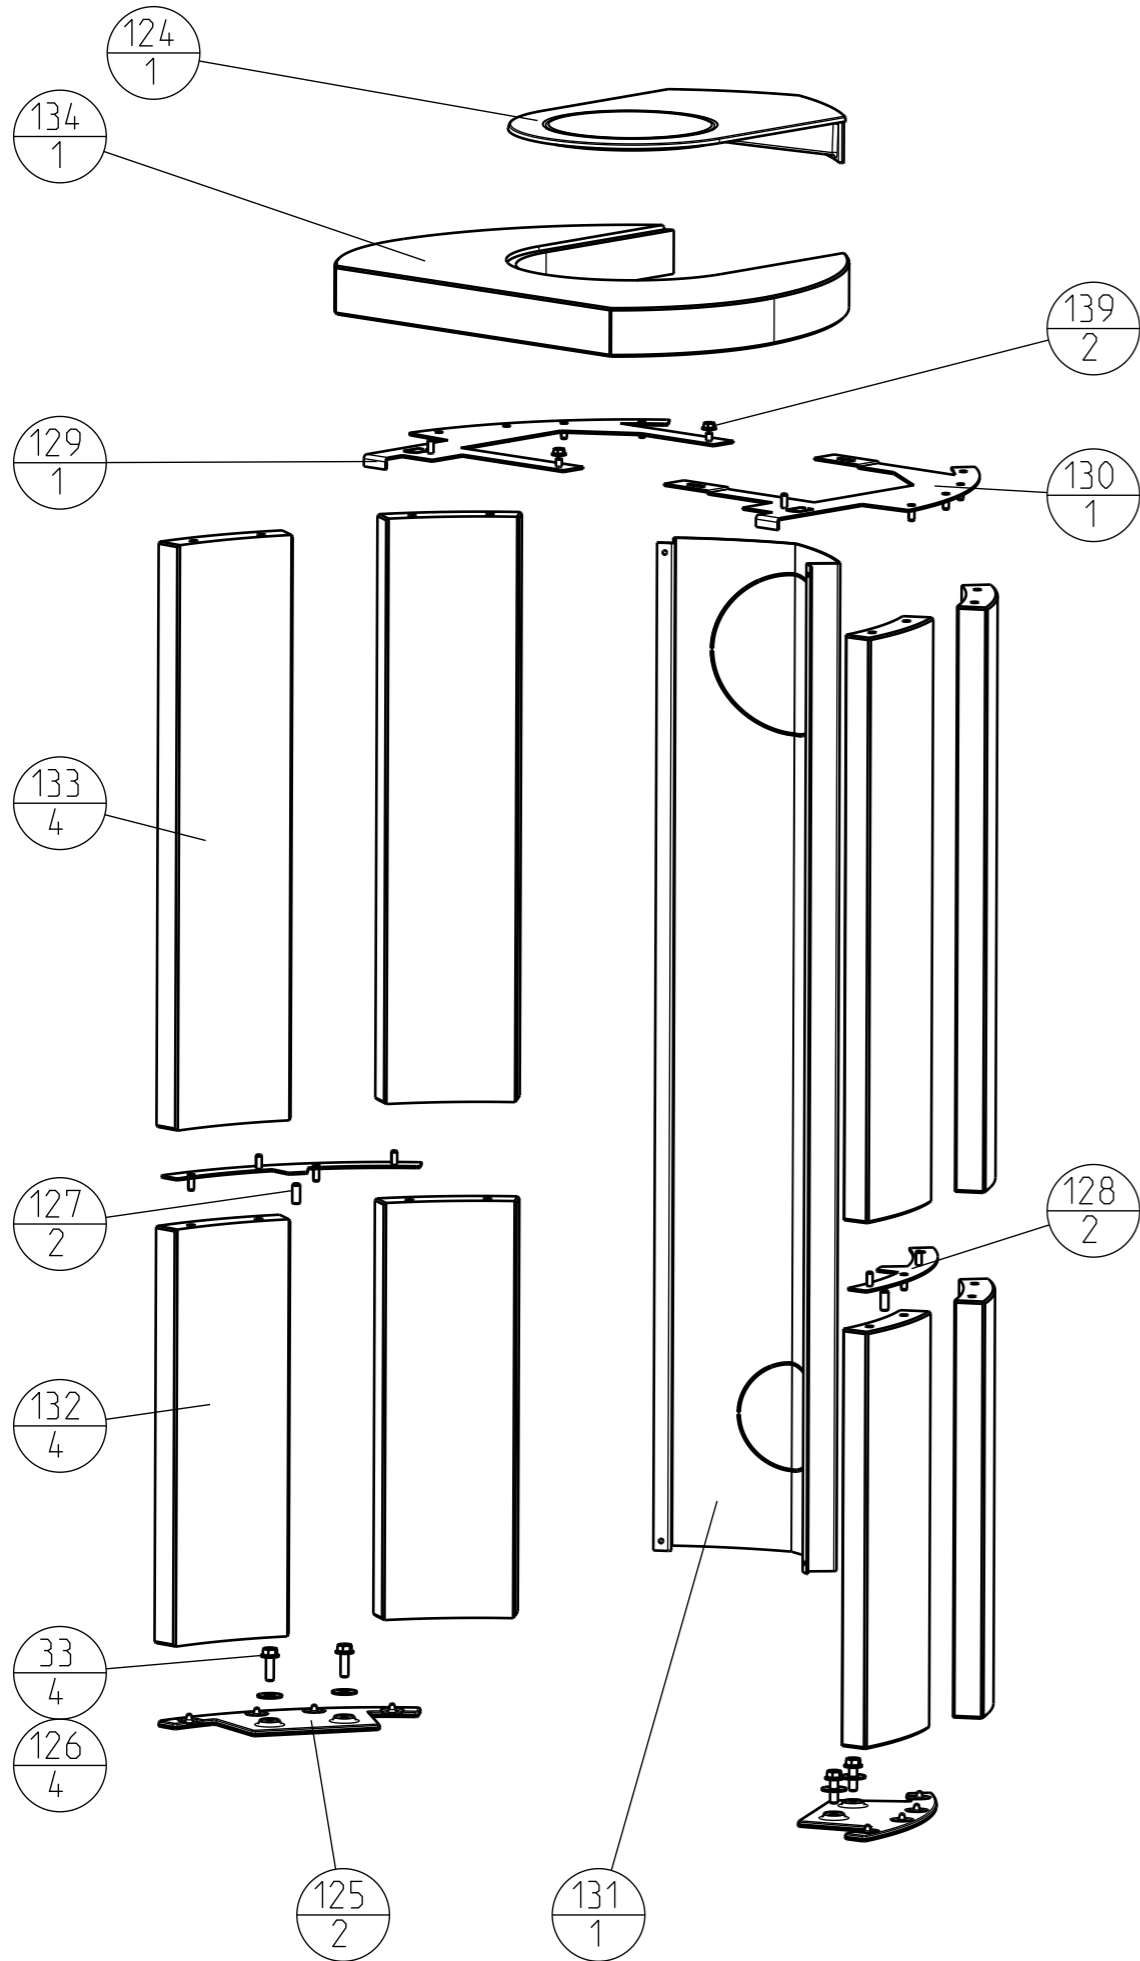

Partlist, jøtul F 160

Jøtul AS
Fredrikstad, Norway

Draw. no:
900129-P13

Date:
8.11.2012

F 164 / F 165

Partlist, jøtul F 160

Jøtul AS
Fredrikstad, Norway

Draw. no:
900129-P13