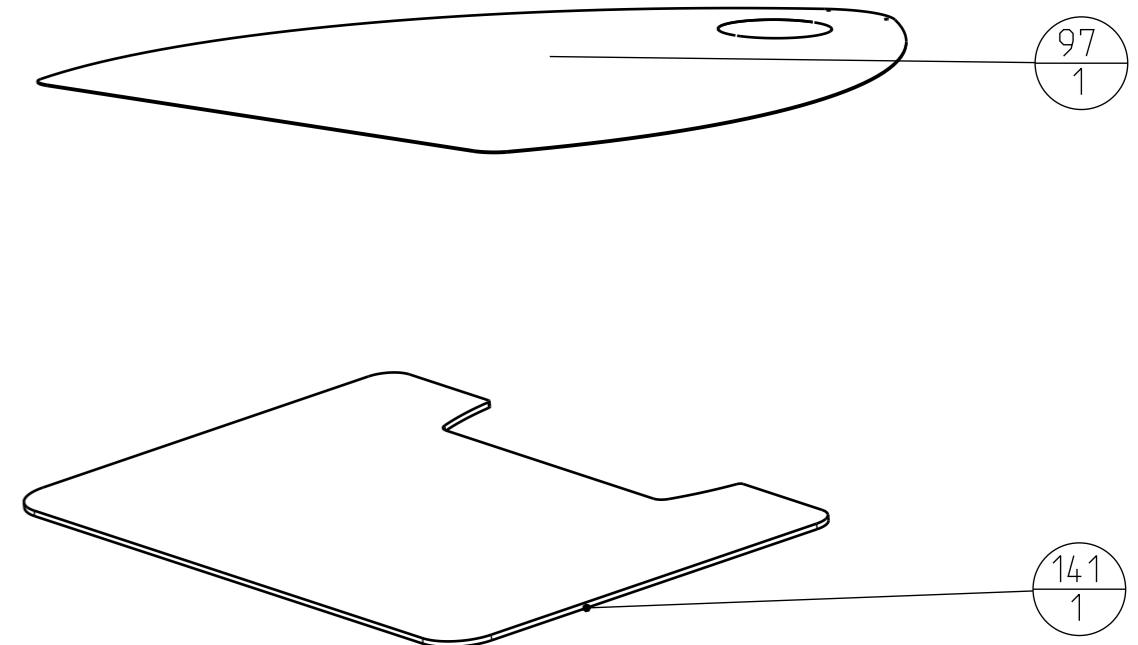

Partlist, jøtul F 160

Jøtul AS
Fredrikstad, Norway

Draw. no:
900129-P13

Date:
8.11.2012

F 164 / F 165

Partlist, jøtul F 160

Jøtul AS
Fredrikstad, Norway

Draw. no:
900129-P13